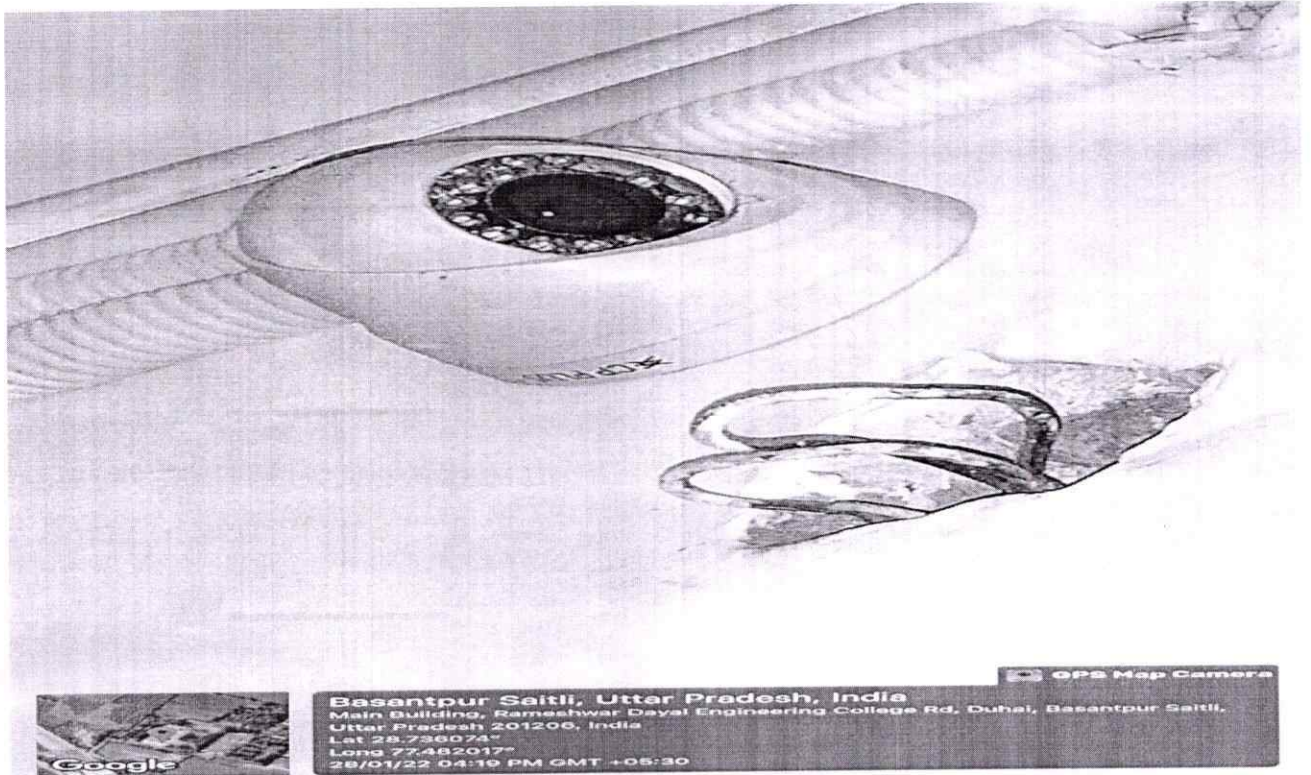

R. D. Engineering College, Ghaziabad College Code-231

Approved by AICTE & Affiliated to Dr.APJ Abdul Kalam Technical University, Lucknow

College Security under CCTV surveillance