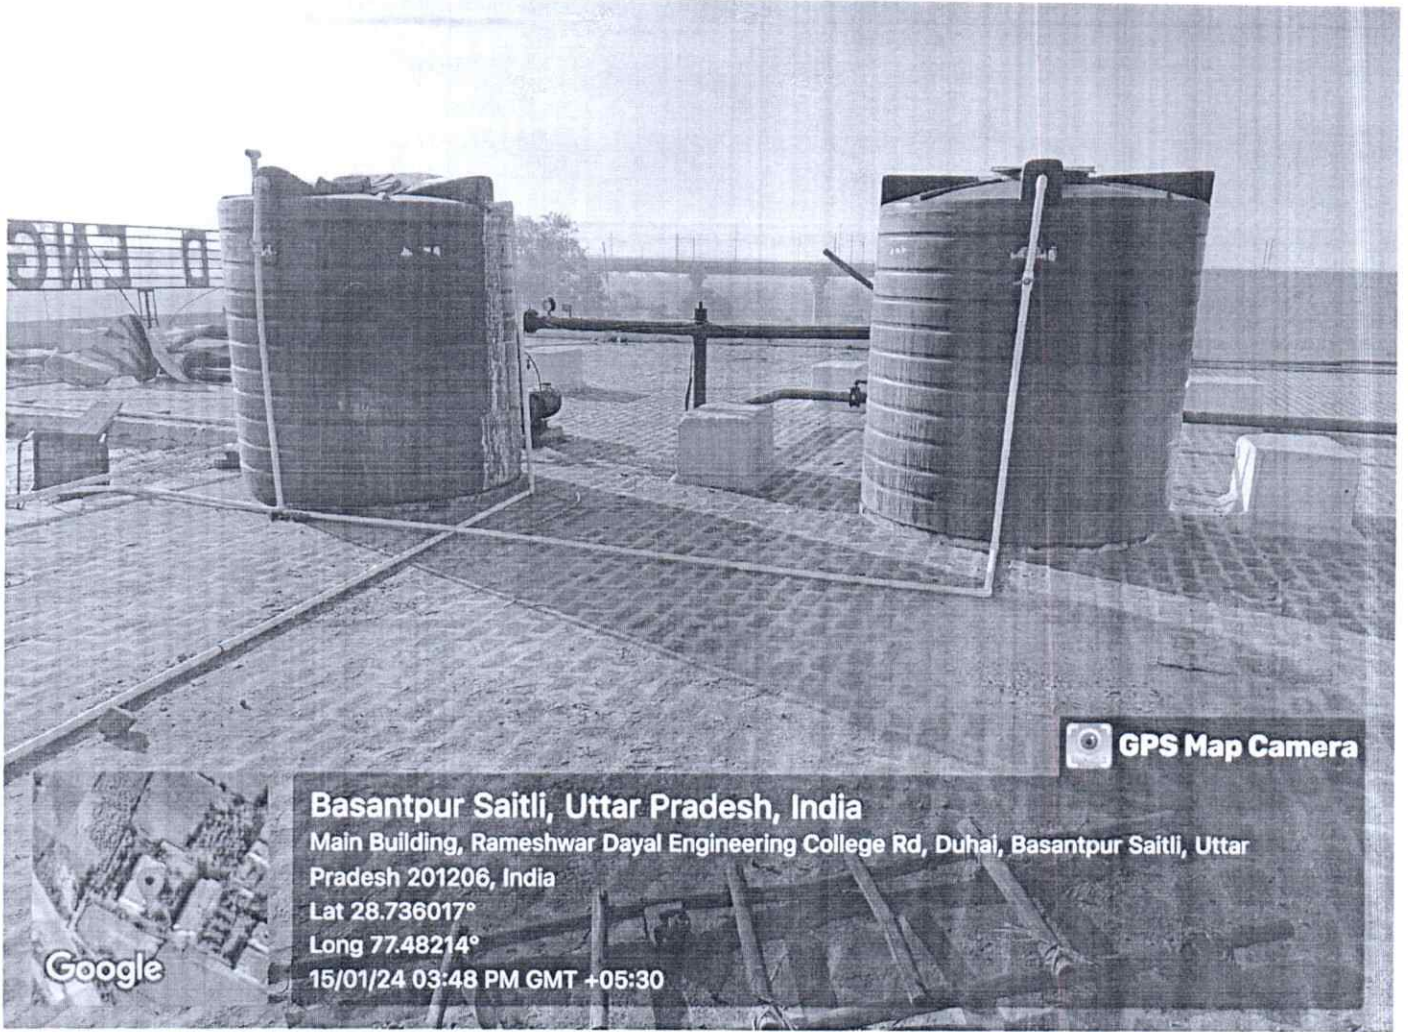

GPS Map Camera

Basantpur Saitli, Uttar Pradesh, India

Main Building, Rameshwar Dayal Engineering College Rd, Duhai, Basantpur Saitli, Uttar Pradesh 201206, India

Lat 28.736017°

Long 77.48214°

15/01/24 03:48 PM GMT +05:30

Google

Director
R.D. Engineering College
Duhai, Ghaziabad